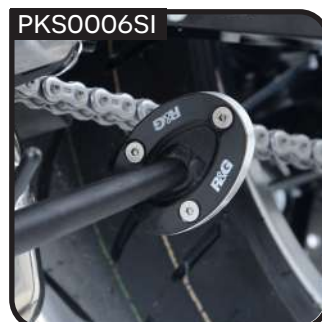

BEFORE TAIL TIDY

PKS0006SI

KICKSTAND SHOE